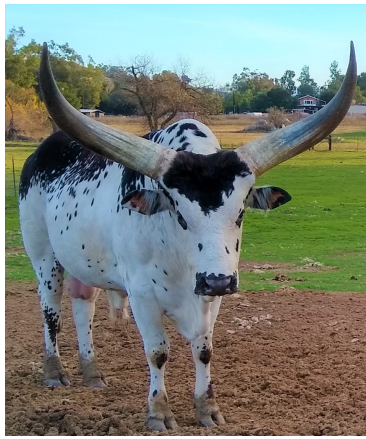

ROUGHSHOD RANCH

ELVIS

Date of Birth: 02/01/2014
Registration 1: WWANP4791

Courtesy of RoughShod Ranch

Elvis is the total package Watusi. He has smooth symmetrical horns, great confirmation and wow factor color that he passes onto his calves. He is registered Native Pure with the WWA so all his calves are able to be registered.

ELVIS

UNKNOWN SIRE NR47

UNKNOWN DAM