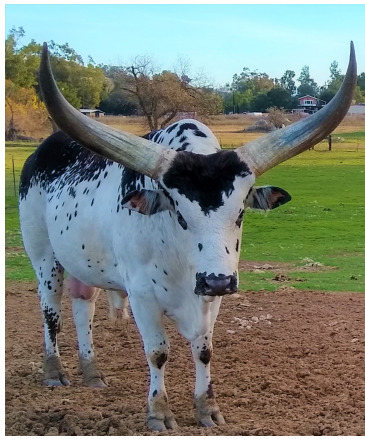

ROUGHSHOD RANCH

### ELVIS

Date of Birth: 02/01/2014  
Registration 1: WWANP4791

Courtesy of RoughShod Ranch

Elvis is the total package Watusi. He has smooth symmetrical horns, great confirmation and wow factor color that he passes onto his calves. He is registered Native Pure with the WWA so all his calves are able to be registered.